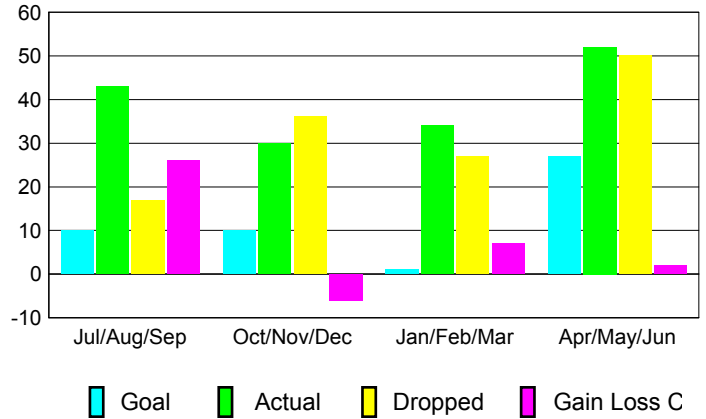

GMT: **Gary Fry**

Location: **IOWA**

GMT CA: **1**

CLUBS

Month	New Club Goal	Actual New Clubs	Actual Dropped Clubs	Gain/Loss of Clubs
2012-2013				
Jul/Aug/Sep	0	0	0	0
Oct/Nov/Dec	0	0	0	0
Jan/Feb/Mar	0	0	0	0
Apr/May/June	1	0	0	0
Totals	1	0	0	0

Club Results 2012-2013

Goal, New, Dropped, Gain/Loss

YTD Status Quo Clubs 2012-2013

Status Quo Clubs Compared to Status Quo Members

Club Gain/Loss 2012-2013

MEMBERSHIP

Month	Net Memb Goal	Actual New Memb	Actual Dropped Memb	Gain/Loss of Memb
2012-2013				
Jul/Aug/Sep	10	43	17	26
Oct/Nov/Dec	10	30	36	-6
Jan/Feb/Mar	1	34	27	7
Apr/May/June	27	52	50	2
Totals	48	159	130	29

Membership Results 2012-2013

Goal, New, Dropped, Gain/Loss

Gender Comparison 2012-2013

Membership Gain/Loss 2012-2013