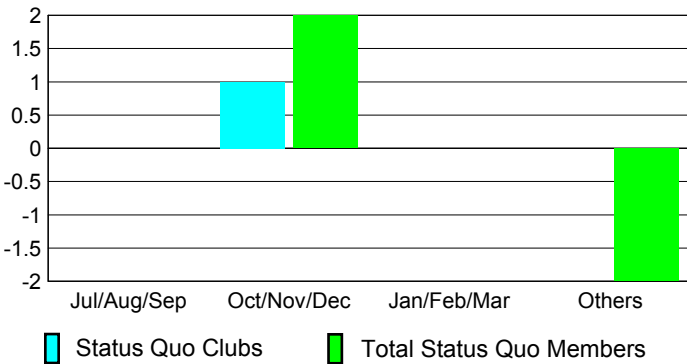

GMT: **Gary Fry**

Location: **IOWA**

GMT CA: **1**

CLUBS

Month	New Club Goal	Actual New Clubs	Actual Dropped Clubs	Gain/Loss of Clubs
2012-2013				
Jul/Aug/Sep	0	0	0	0
Oct/Nov/Dec	0	0	0	0
Jan/Feb/Mar	0	0	0	0
Apr/May/June	1	0	0	0
Totals	1	0	0	0

Club Results 2012-2013

Goal, New, Dropped, Gain/Loss

YTD Status Quo Clubs 2012-2013

Status Quo Clubs Compared to Status Quo Members

Club Gain/Loss 2012-2013

MEMBERSHIP

Month	Net Memb Goal	Actual New Memb	Actual Dropped Memb	Gain/Loss of Memb
2012-2013				
Jul/Aug/Sep	10	43	17	26
Oct/Nov/Dec	10	30	36	-6
Jan/Feb/Mar	1	34	27	7
Apr/May/June	27	52	50	2
Totals	48	159	130	29